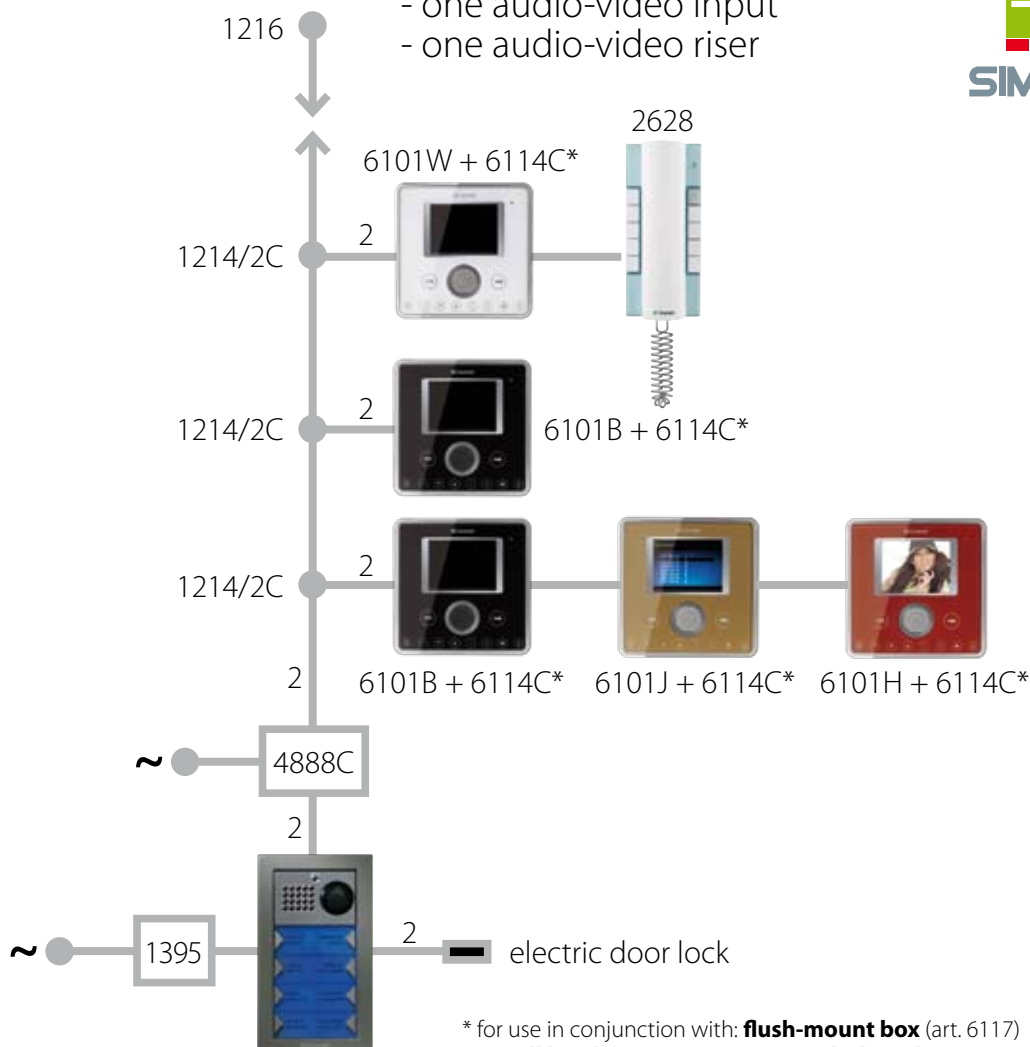

***Also ideal
for lovers
of simplicity***

Planux was also designed for people who want the utmost simplicity of use from their internal unit and only want entry call and door lock release functions.

At the installation stage, simply follow the "exclude functions" procedure and then replace the standard bezel with the one specifically supplied for use with audio and door lock release buttons only.

Video door entry system with SIMPLEBUS COLOR wiring consisting of:

- one audio-video input with digital call module complete with electronic name directory
- one audio-video riser

PLANUX

* for use in conjunction with: **flush-mount box** (art. 6117), **wall bracket** (art. 6120 - 6121) or **desktop base** (art. 6112 - 6113)

Video door entry system with SIMPLEBUS COLOR wiring consisting of:

- one audio-video input
- one audio-video riser

* for use in conjunction with: **flush-mount box** (art. 6117) or **wall bracket** (art. 6120 - 6121) or **desktop base** (art. 6112 - 6113)

Dimensions 145x145x33mm.

6101W | Planux monitor in white

3.5" colour monitor with OSD. Equipped with "sensitive touch" technology and full-duplex hands-free function. Audio, ringtone, colour, brightness and contrast controls. You can select the ringtone you want from a choice of 7 different tunes. Equipped with 1 door lock release pushbutton with LED, audio enable/disable pushbutton with LED, privacy or doctor function (selectable from menu) pushbutton, automatic switch-on pushbutton, 2 spare pushbuttons for various uses and 4 pushbuttons for menu access, navigation and confirmation. The monitor can be converted into a desktop version using art. 6112 or 6113.