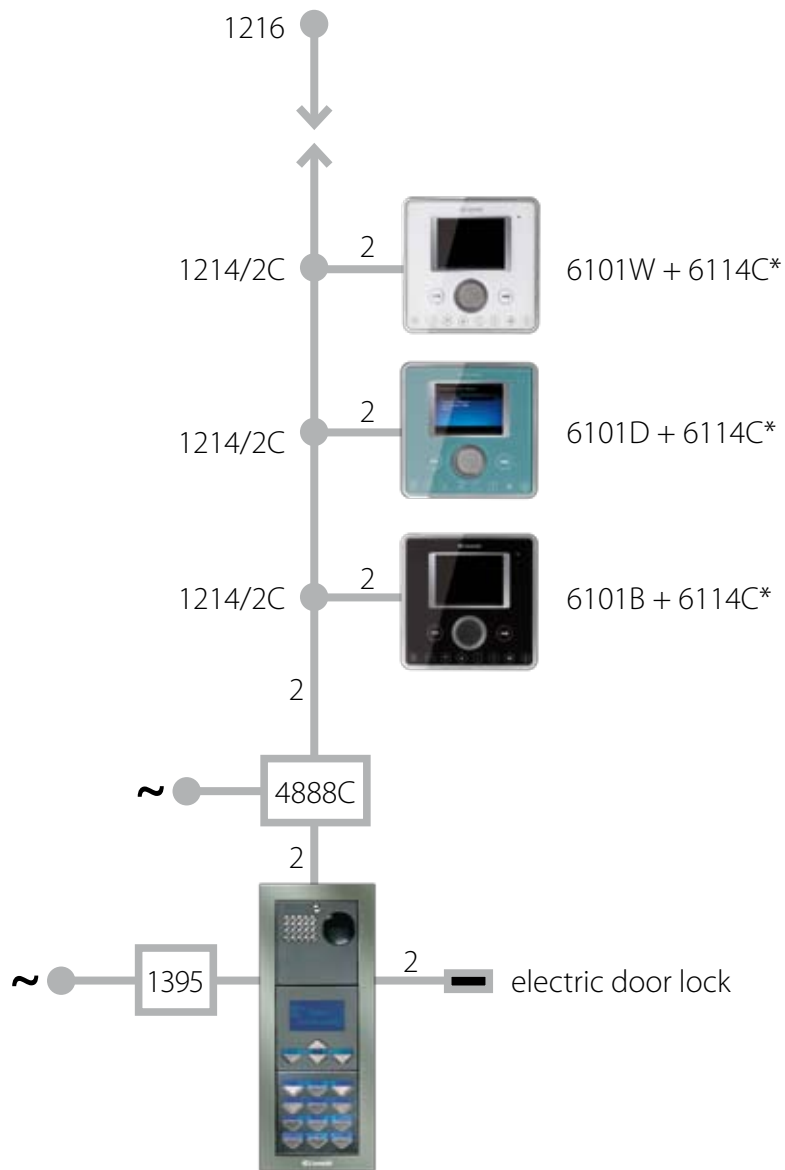

***Also ideal
for lovers
of simplicity***

Planux was also designed for people who want the utmost simplicity of use from their internal unit and only want entry call and door lock release functions.

At the installation stage, simply follow the "exclude functions" procedure and then replace the standard bezel with the one specifically supplied for use with audio and door lock release buttons only.

Video door entry system with SIMPLEBUS COLOR wiring consisting of:

- one audio-video input with digital call module complete with electronic name directory
- one audio-video riser

PLANUX

* for use in conjunction with: **flush-mount box** (art. 6117), **wall bracket** (art. 6120 - 6121) or **desktop base** (art. 6112 - 6113)